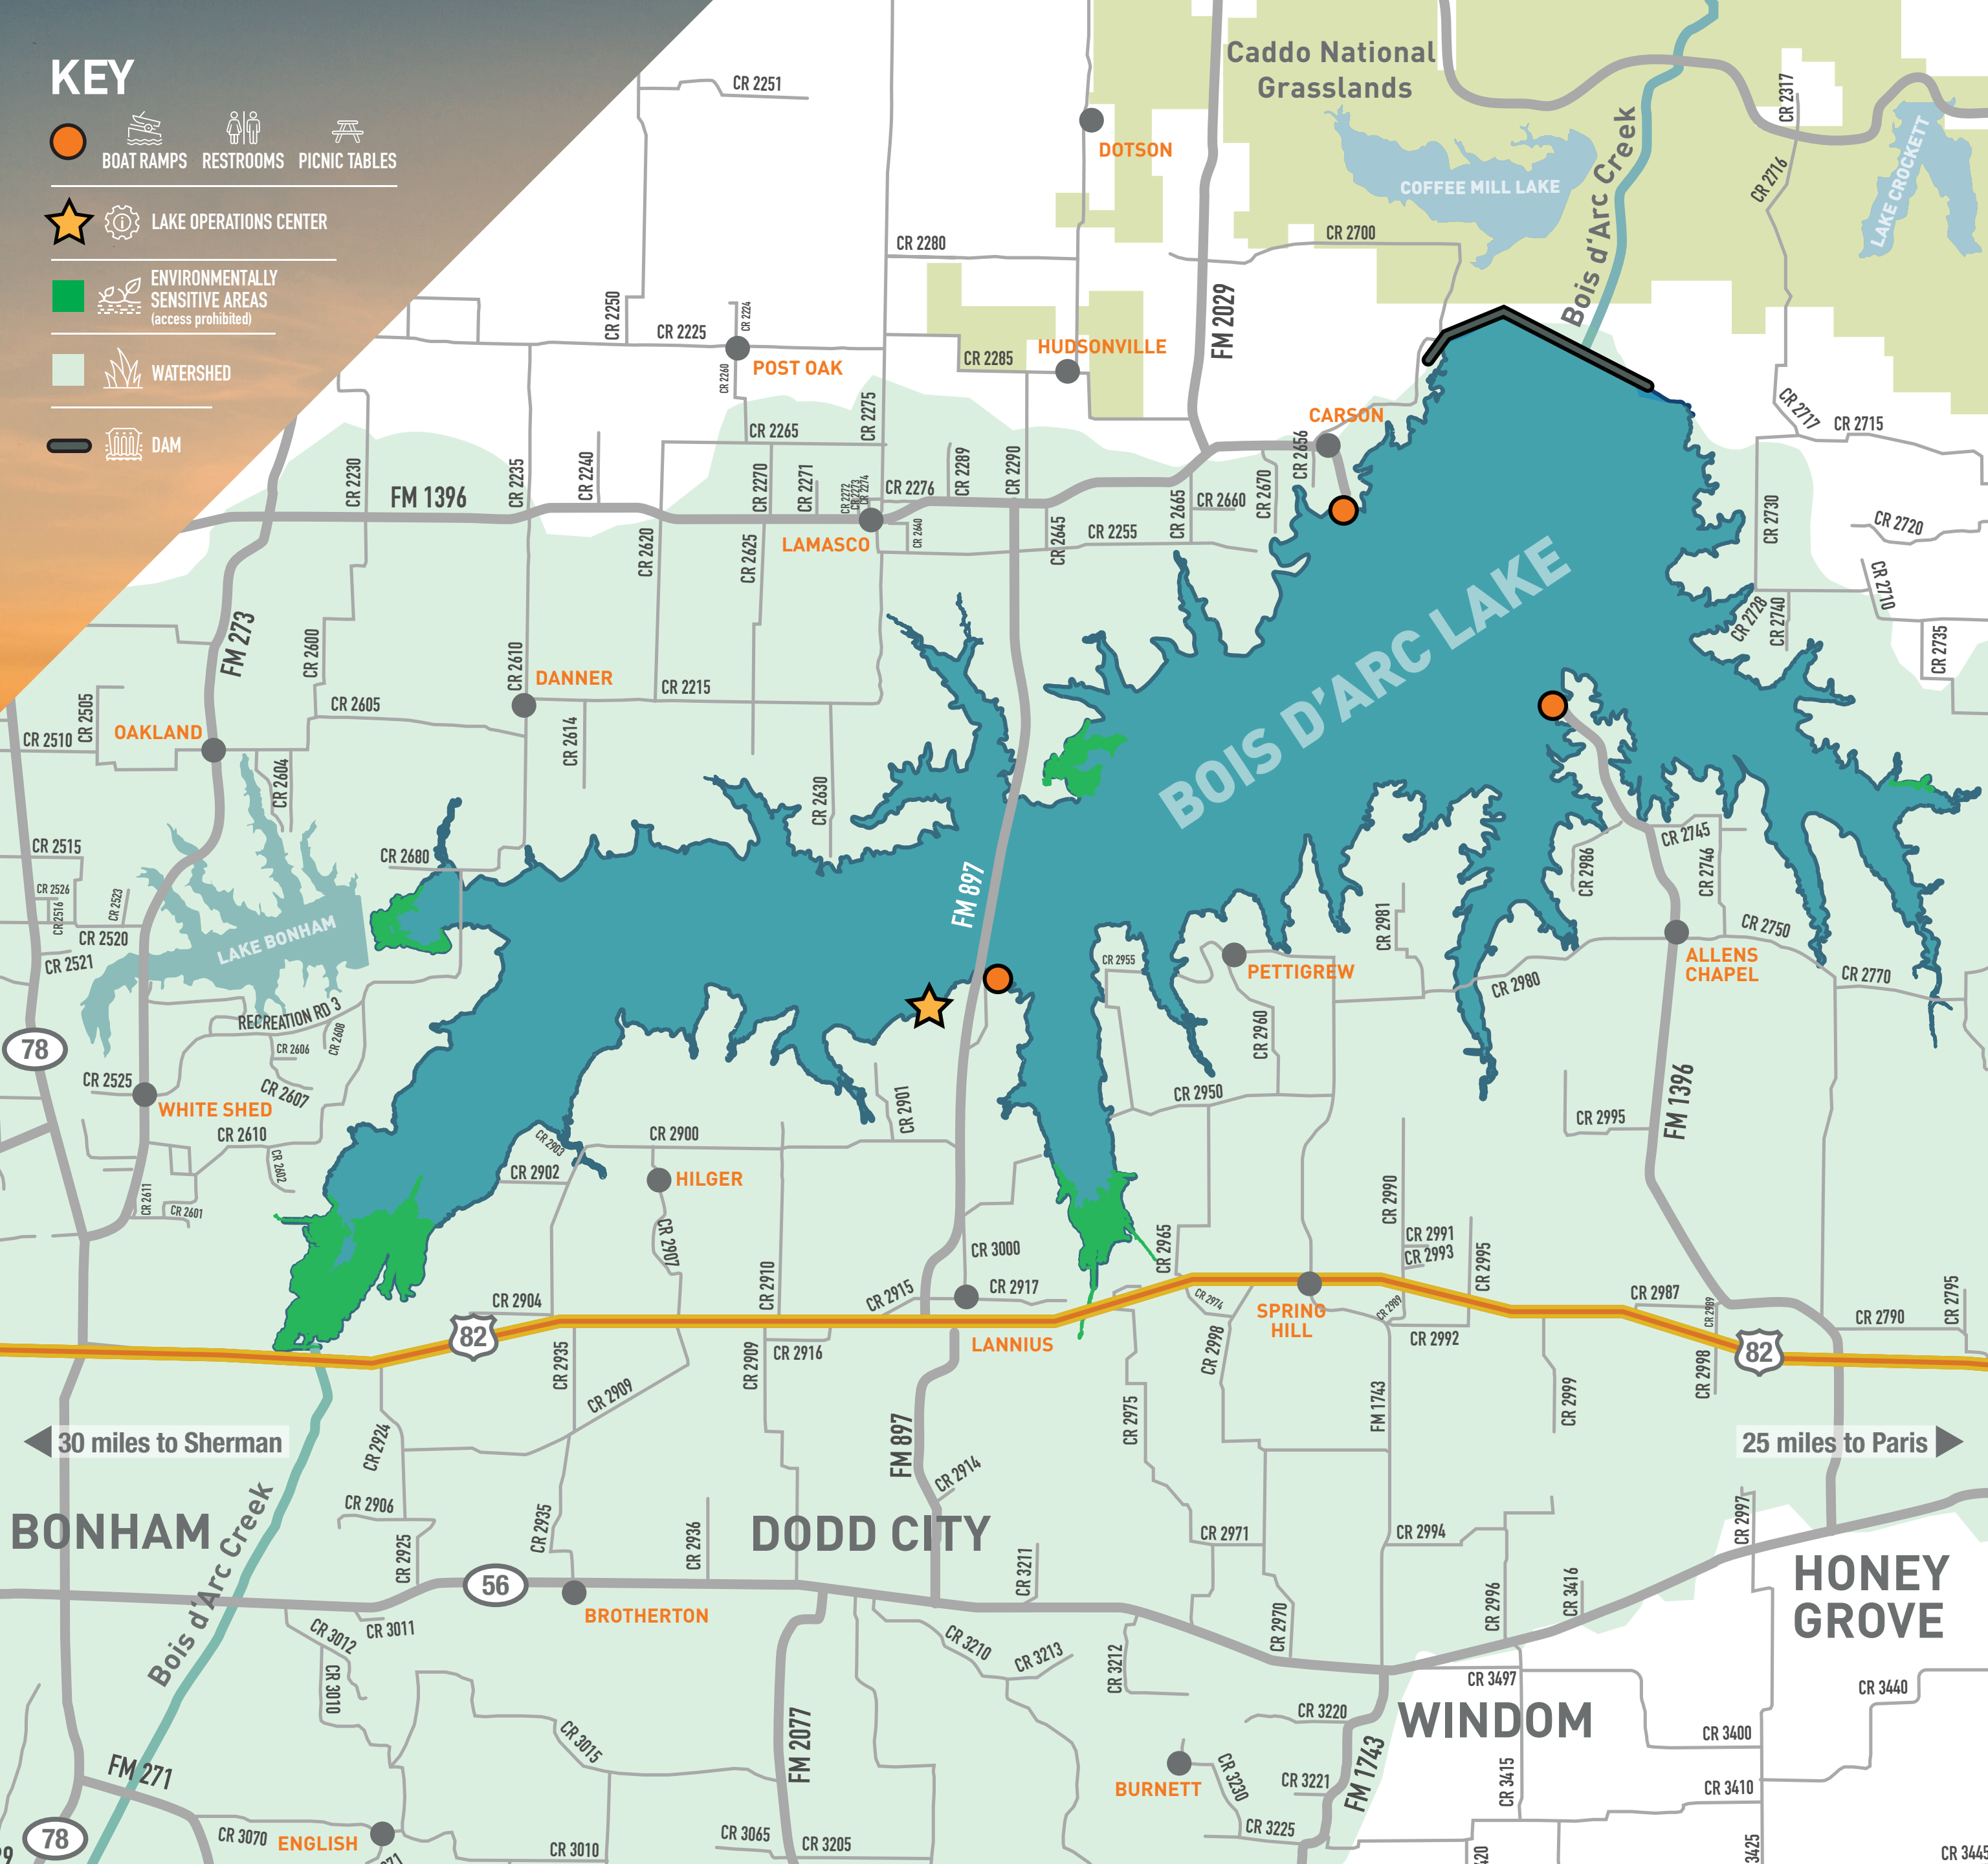

KEY

- BOAT RAMPS
- RESTROOMS
- PICNIC TABLES
- LAKE OPERATIONS CENTER
- ENVIRONMENTALLY SENSITIVE AREAS (access prohibited)
- WATERSHED
- DAM

Caddo National Grasslands

COFFEE MILL LAKE

Bois d'Arc Creek

LAKE CROCKETT

BOIS D'ARC LAKE

LAKE BONHAM

RECREATION RD 3

78

82

82

30 miles to Sherman

25 miles to Paris

3425

3445

DOTSON

HUDSONVILLE

POST OAK

CARSON

LAMASCO

DANNER

OAKLAND

WHITE SHED

HILGER

PETTIGREW

ALLENS CHAPEL

LANNIUS

SPRING HILL

BROTHERTON